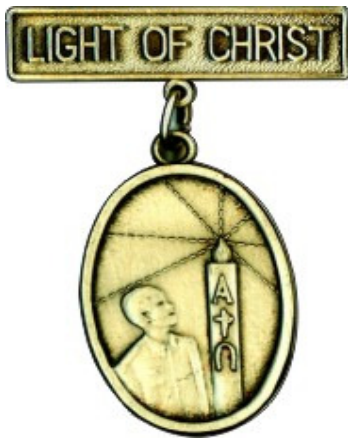

Catholic Religious Emblems for Cub and Boy Scouts

Light of Christ

Parvuli Dei

Ad Altare Dei

Pope Pius XII

Designed for 6-7 years old Cub Scouts

Designed for 8-10 years old Cub Scouts.

Designed for 13-14 years old Boy Scouts.

Designed for Venturing Crew Members and Boy Scouts 15 years old and older.

The Journey:

If you have completed the Religious Emblem for a particular age level, then look at integrating one or more of the **Religious Activities** into your scout program.