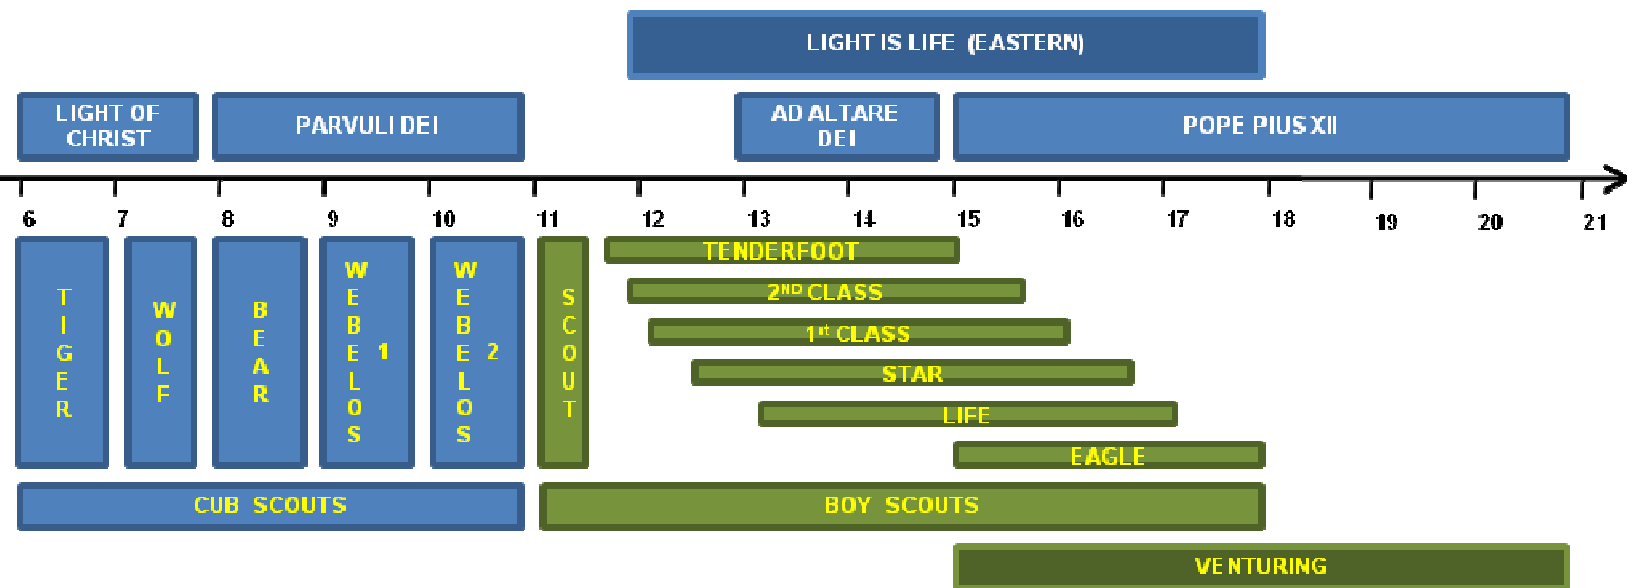

Catholic Religious Emblems for Cub and Boy Scouts

Light of Christ

Parvuli Dei

Ad Altare Dei

Pope Pius XII

Designed for 6-7 years old Cub Scouts

Designed for 8-10 years old Cub Scouts.

Designed for 13-14 years old Boy Scouts.

Designed for Venturing Crew Members and Boy Scouts 15 years old and older.

The Journey:

If you have completed the Religious Emblem for a particular age level, then look at integrating one or more of the **Religious Activities** into your scout program.