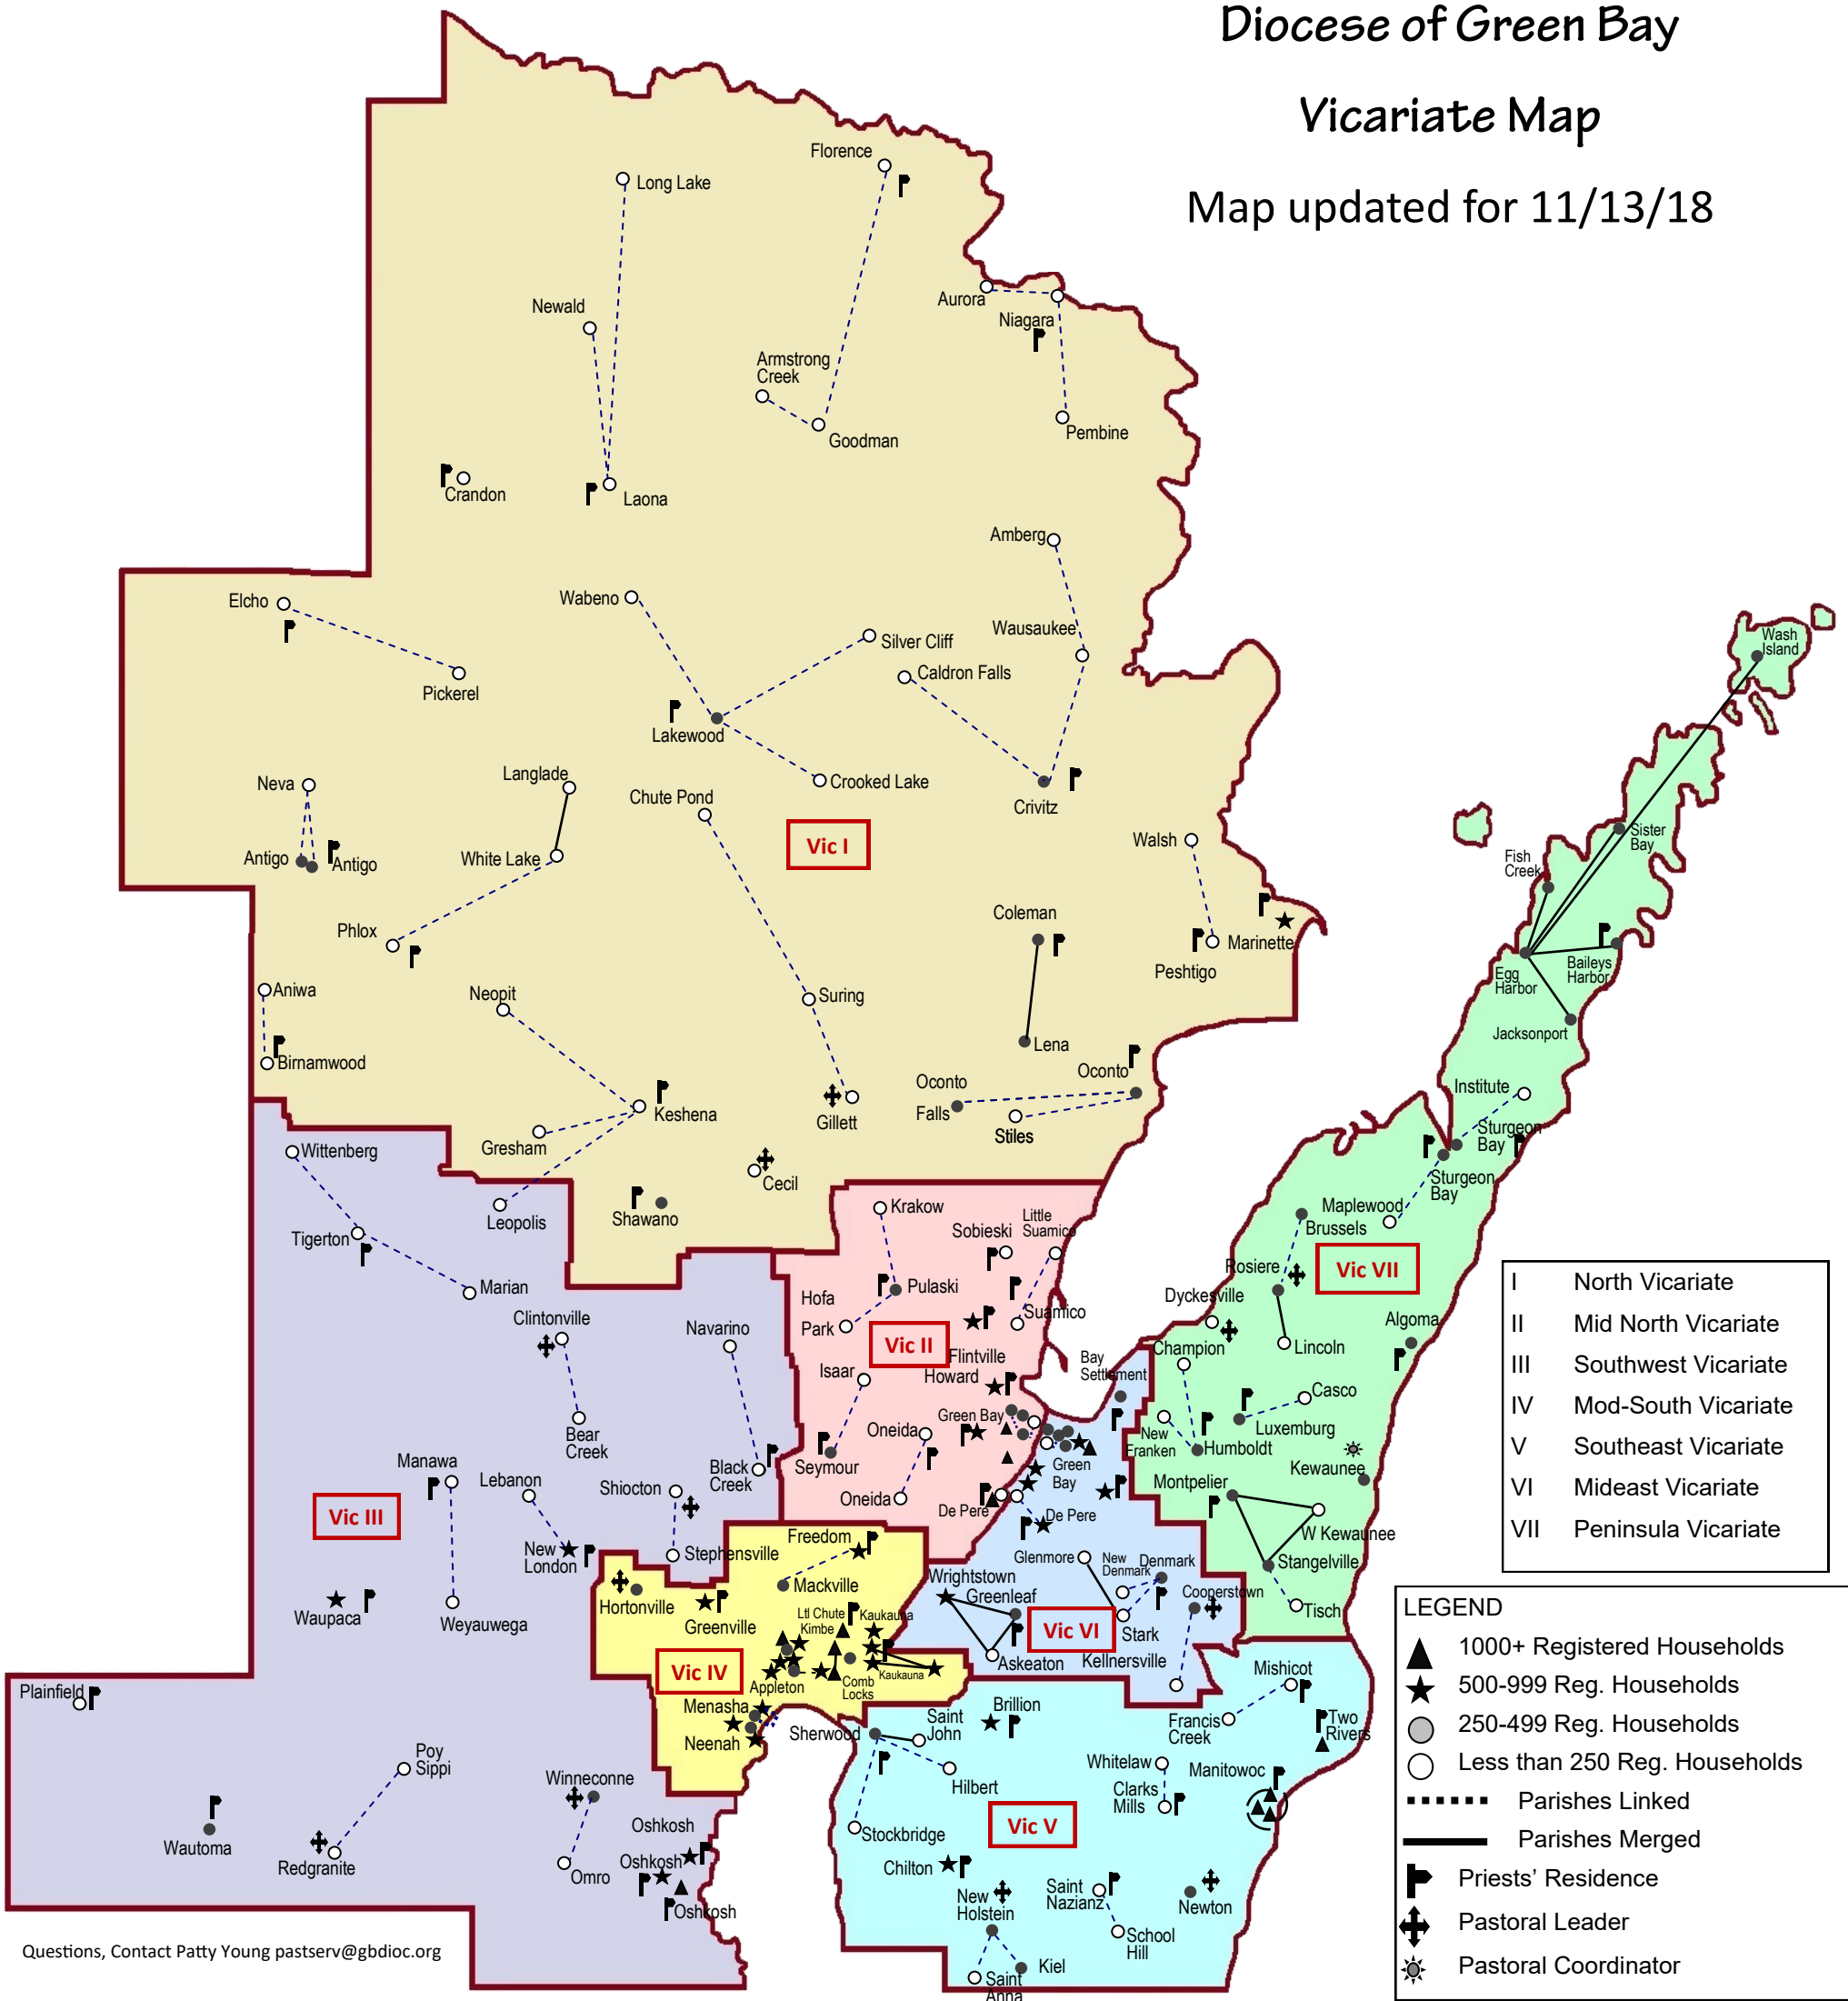

# Diocese of Green Bay

## Vicariate Map

Map updated for 11/13/18

I	North Vicariate
II	Mid North Vicariate
III	Southwest Vicariate
IV	Mod-South Vicariate
V	Southeast Vicariate
VI	Mideast Vicariate
VII	Peninsula Vicariate

LEGEND	
▲	1000+ Registered Households
★	500-999 Reg. Households
●	250-499 Reg. Households
○	Less than 250 Reg. Households
-----	Parishes Linked
—————	Parishes Merged
🏠	Priests' Residence
✝	Pastoral Leader
☀	Pastoral Coordinator