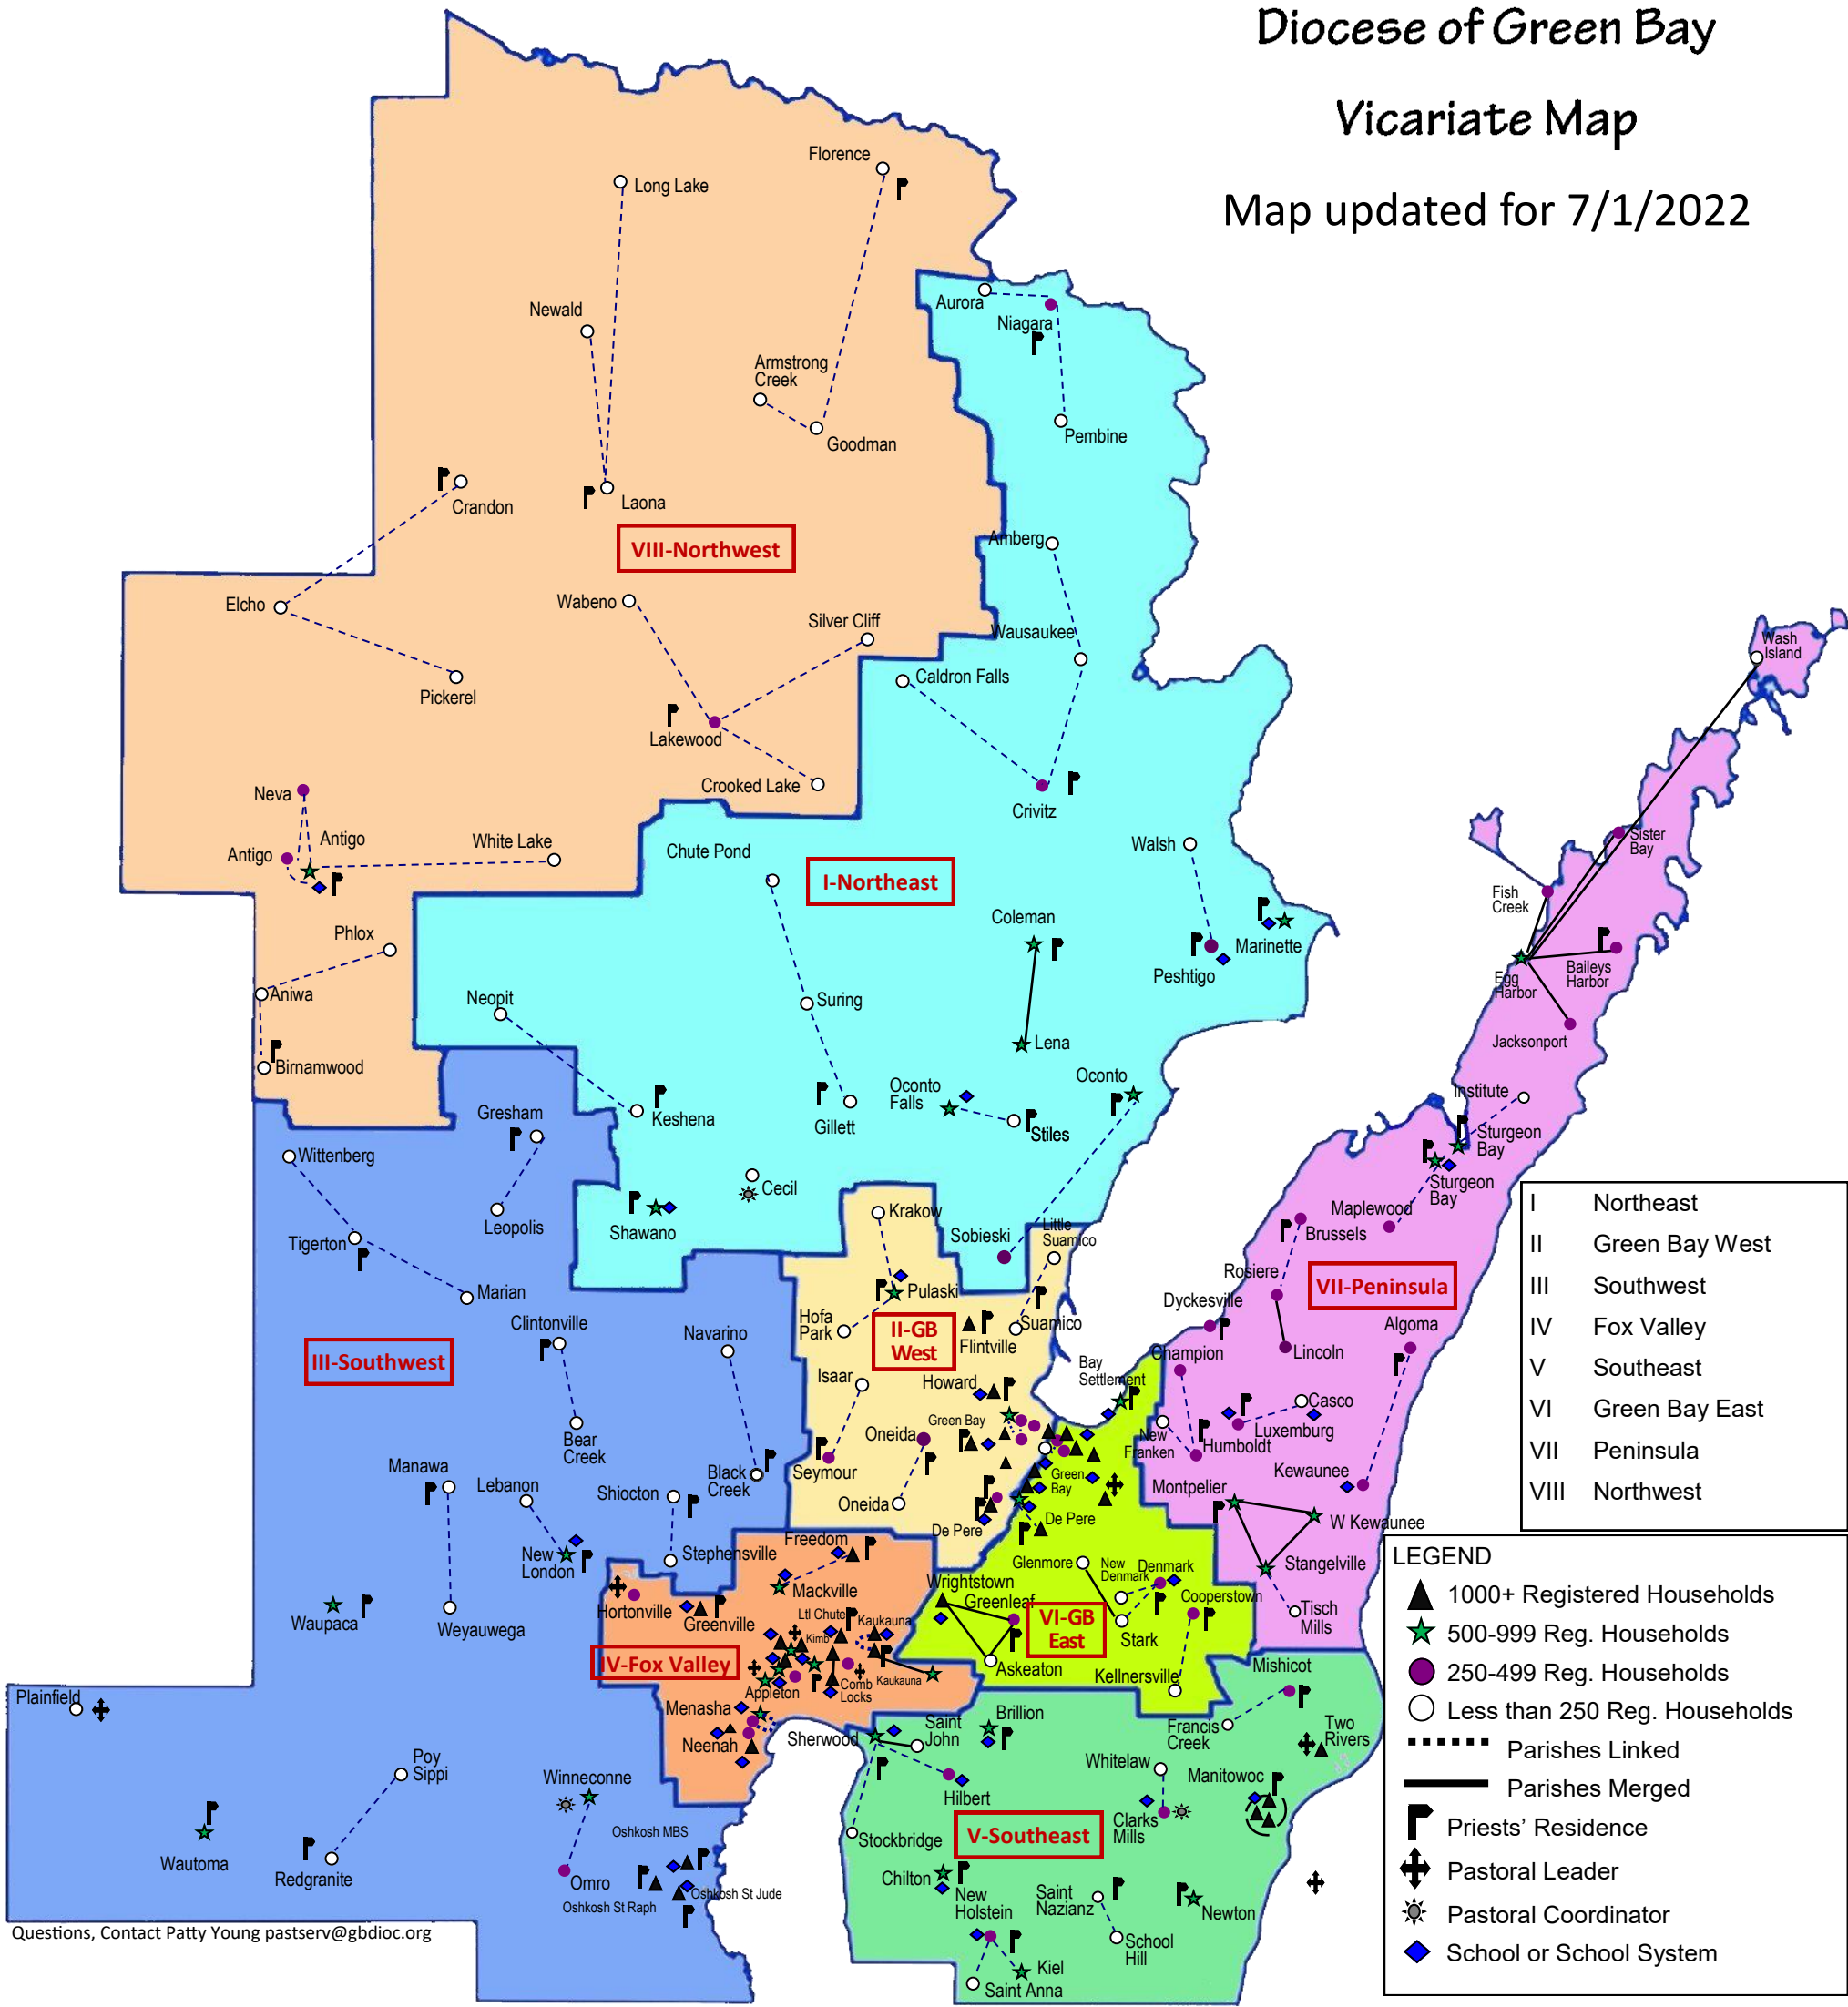

Diocese of Green Bay

Vicariate Map

Map updated for 7/1/2022

I	Northeast
II	Green Bay West
III	Southwest
IV	Fox Valley
V	Southeast
VI	Green Bay East
VII	Peninsula
VIII	Northwest

LEGEND	
▲	1000+ Registered Households
★	500-999 Reg. Households
●	250-499 Reg. Households
○	Less than 250 Reg. Households
.....	Parishes Linked
—	Parishes Merged
P	Priests' Residence
+	Pastoral Leader
☼	Pastoral Coordinator
◆	School or School System