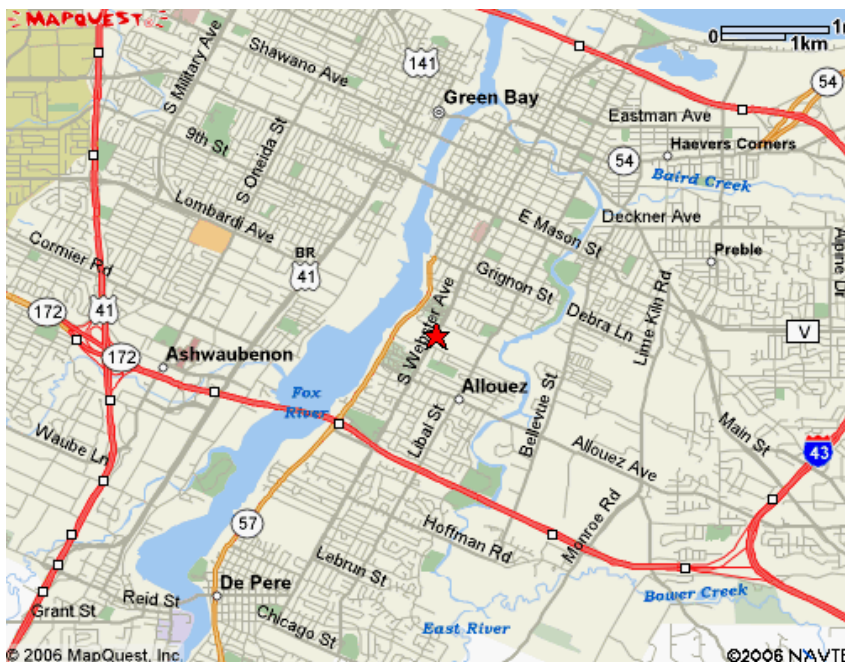

DIRECTIONS TO THE DIOCESE OF GREEN BAY

When using GPS or online driving directions please use the address:
1825 Riverside Dr, Green Bay (or Allouez) 54301.

From 41(141)N or 41S:

- Exit onto 172 East
 - Exit to Riverside Dr. (first exit after crossing the Fox River)
 - Turn **RIGHT** onto Riverside Dr.
 - Turn **RIGHT** at the sign into the diocesan campus. (Approx. 1 mile)
- See map below.

From 43 S:

- Exit onto 172 W
- Exit onto Webster Ave.
- Turn **RIGHT** onto Webster Ave.
- Turn **LEFT** onto St Joseph St.
- Turn **RIGHT** at the sign into the diocesan campus. See map below.

DIOCESE OF GREEN BAY CAMPUS DIRECTORY